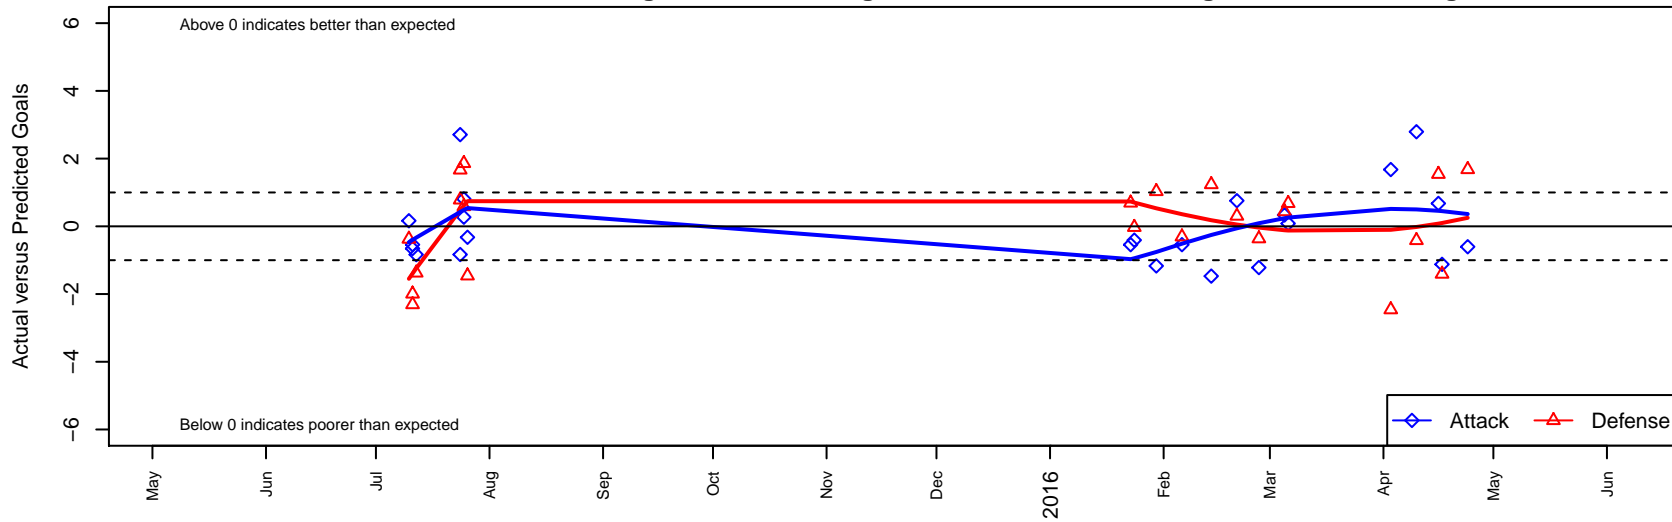

ETFC Rovers Red B00

Eugene Timbers FC
 Eugene, OR
 B00 total strength=1164
 attack=3.94 defense=3.17
 fall league = PTT B00 Div 1 Green
 notes= was EMFC; was White

alt names used:
 EUGENE TIMBERS FC ETFC 00 ROVERS RE
 ETFC 00 Rovers Red
 ETFC 00 Rovers Red

Venues played:
 2015 ETFC Adidas Cup U15-16
 2015 Oswego Nike Cup Silver U15
 2015 PTT B00 Division 1 Green
 2015 OYS Presidents Cup B00

ETFC Rovers Red B00
 Dots are actual minus expected GF (blue circles) and GA (red triangles).
 Blue line is smoothed change in attack strength. Red is smoothed change in defense strength.

**attack and defense variance (black dot)
relative to other teams
and top 10 in region**

**attack and defense rating
relative to others at age
and all opponents in last 13 months**

Performance relative to 13 month average