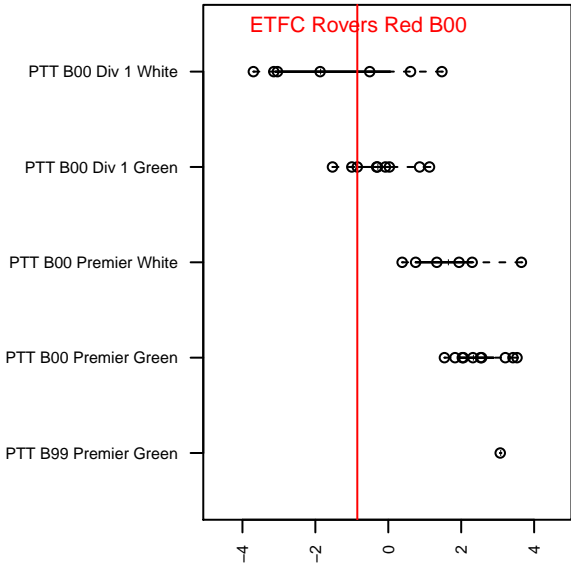

ETFC Rovers Red B00

Eugene Timbers FC
 Eugene, OR
 B00 total strength=1164
 attack=3.94 defense=3.17
 fall league = PTT B00 Div 1 Green
 notes= was EMFC; was White

alt names used:
 EUGENE TIMBERS FC ETFC 00 ROVERS RE
 ETFC 00 Rovers Red
 ETFC 00 Rovers Red

Venues played:
 2015 ETFC Adidas Cup U15-16
 2015 Oswego Nike Cup Silver U15
 2015 PTT B00 Division 1 Green
 2015 OYS Presidents Cup B00

ETFC Rovers Red B00
 Dots are actual minus expected GF (blue circles) and GA (red triangles).
 Blue line is smoothed change in attack strength. Red is smoothed change in defense strength.

**attack and defense variance (black dot)
relative to other teams
and top 10 in region**

**attack and defense rating
relative to others at age
and all opponents in last 13 months**

Performance relative to 13 month average